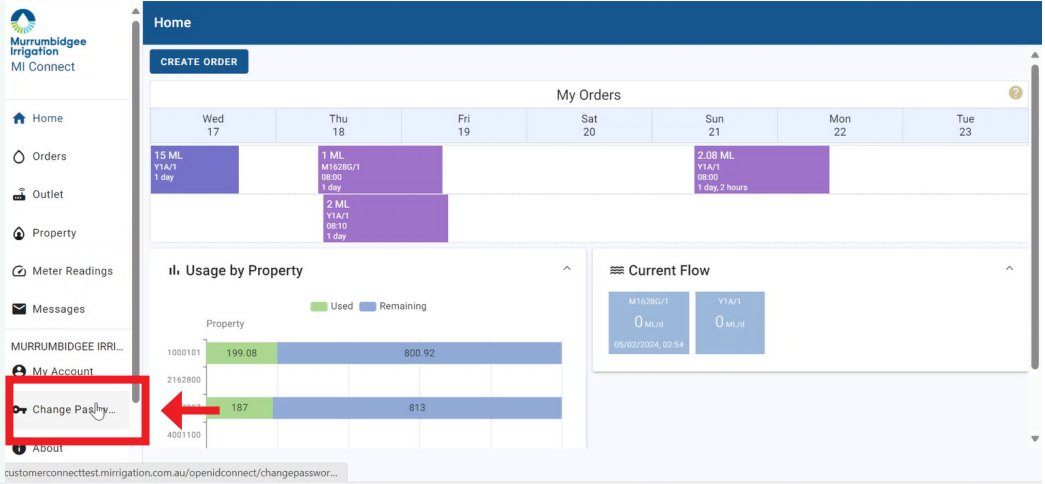

How to change your password

Current password recalled

Navigate to Change Password

Enter your current password

Toggle the eyeball to view your password

Create a new password that meets the following criteria: