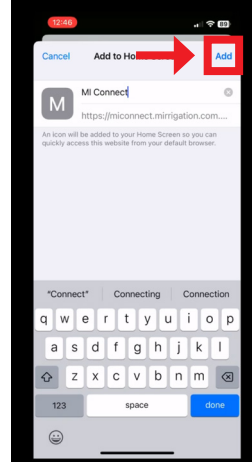

How to create an App shortcut

Open MI Connect in browser

Click Share icon

Click Add to Home Screen

Rename if necessary. Click Add.

How to create an App shortcut

Click icon on home screen
to open directly to MI
Connect login page