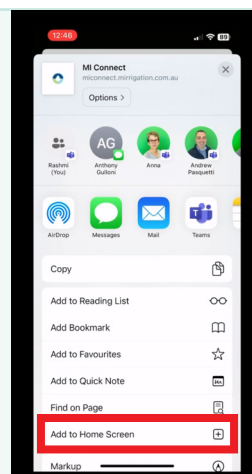

How to create an App shortcut

Open MI Connect in browser

Click Share icon

Click Add to Home Screen

Rename if necessary. Click Add.

How to create an App shortcut

Click icon on home screen
to open directly to MI
Connect login page