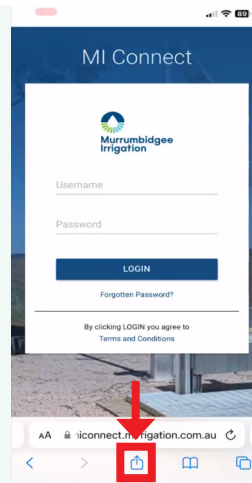

How to create an App shortcut

Open MI Connect in browser

Click Share icon

Click Add to Home Screen

Rename if necessary. Click Add.

How to create an App shortcut

Click icon on home screen
to open directly to MI
Connect login page