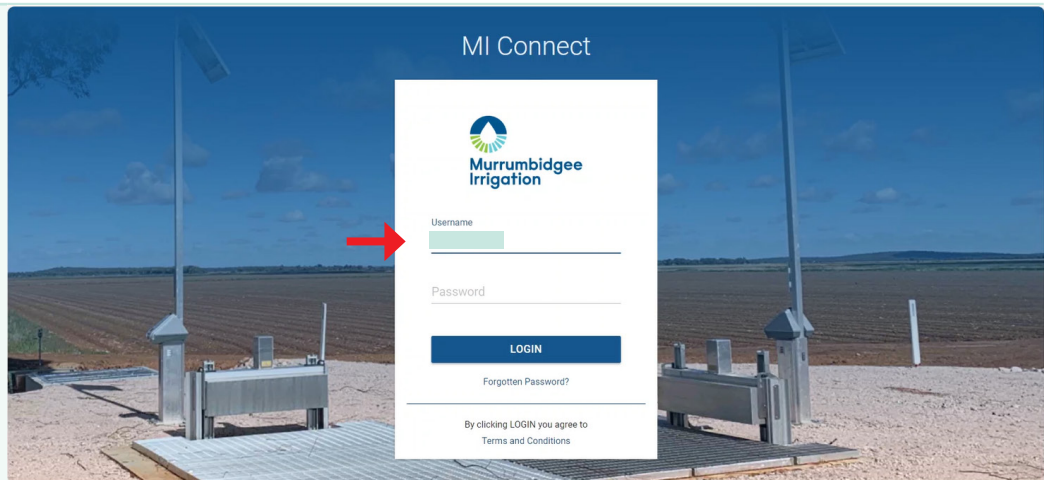

How to login

Visit the [MI Connect login page](#).

Enter Username/UserID

Enter Password

Click eye to toggle password viewing

Click Login