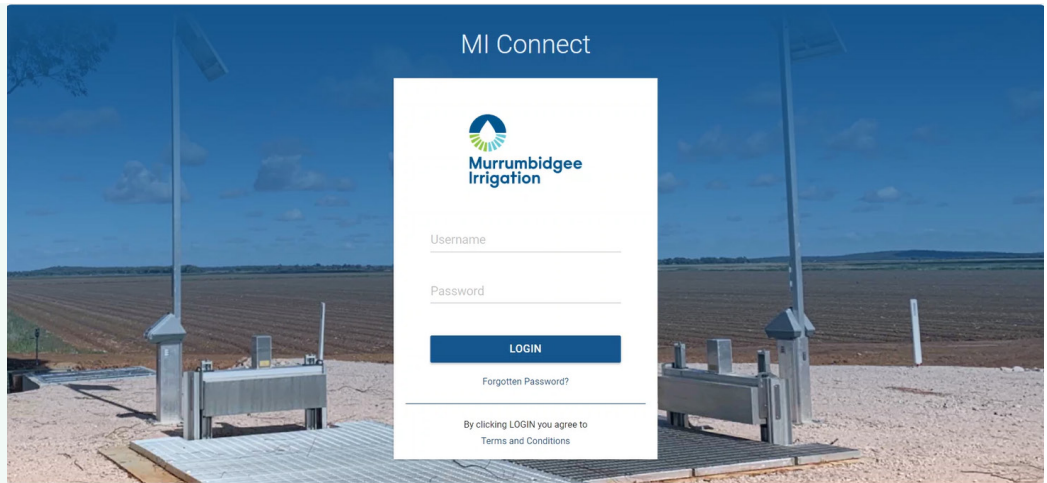

How to login

Visit the [MI Connect login page](#).

Enter Username/UserID

Enter Password

Click eye to toggle password viewing

Click Login