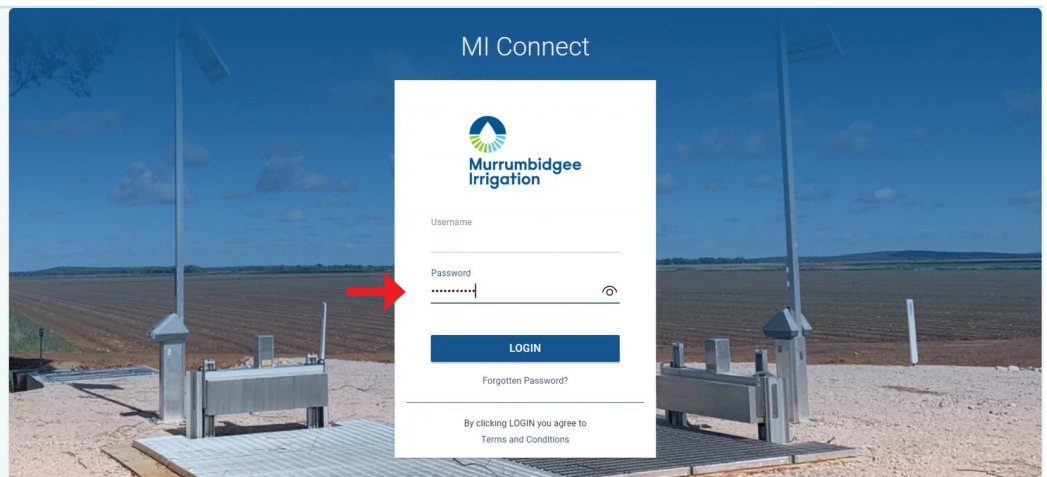

How to login

Visit the [MI Connect login page](#).

Enter Username/UserID

Enter Password

Click eye to toggle password viewing

Click Login